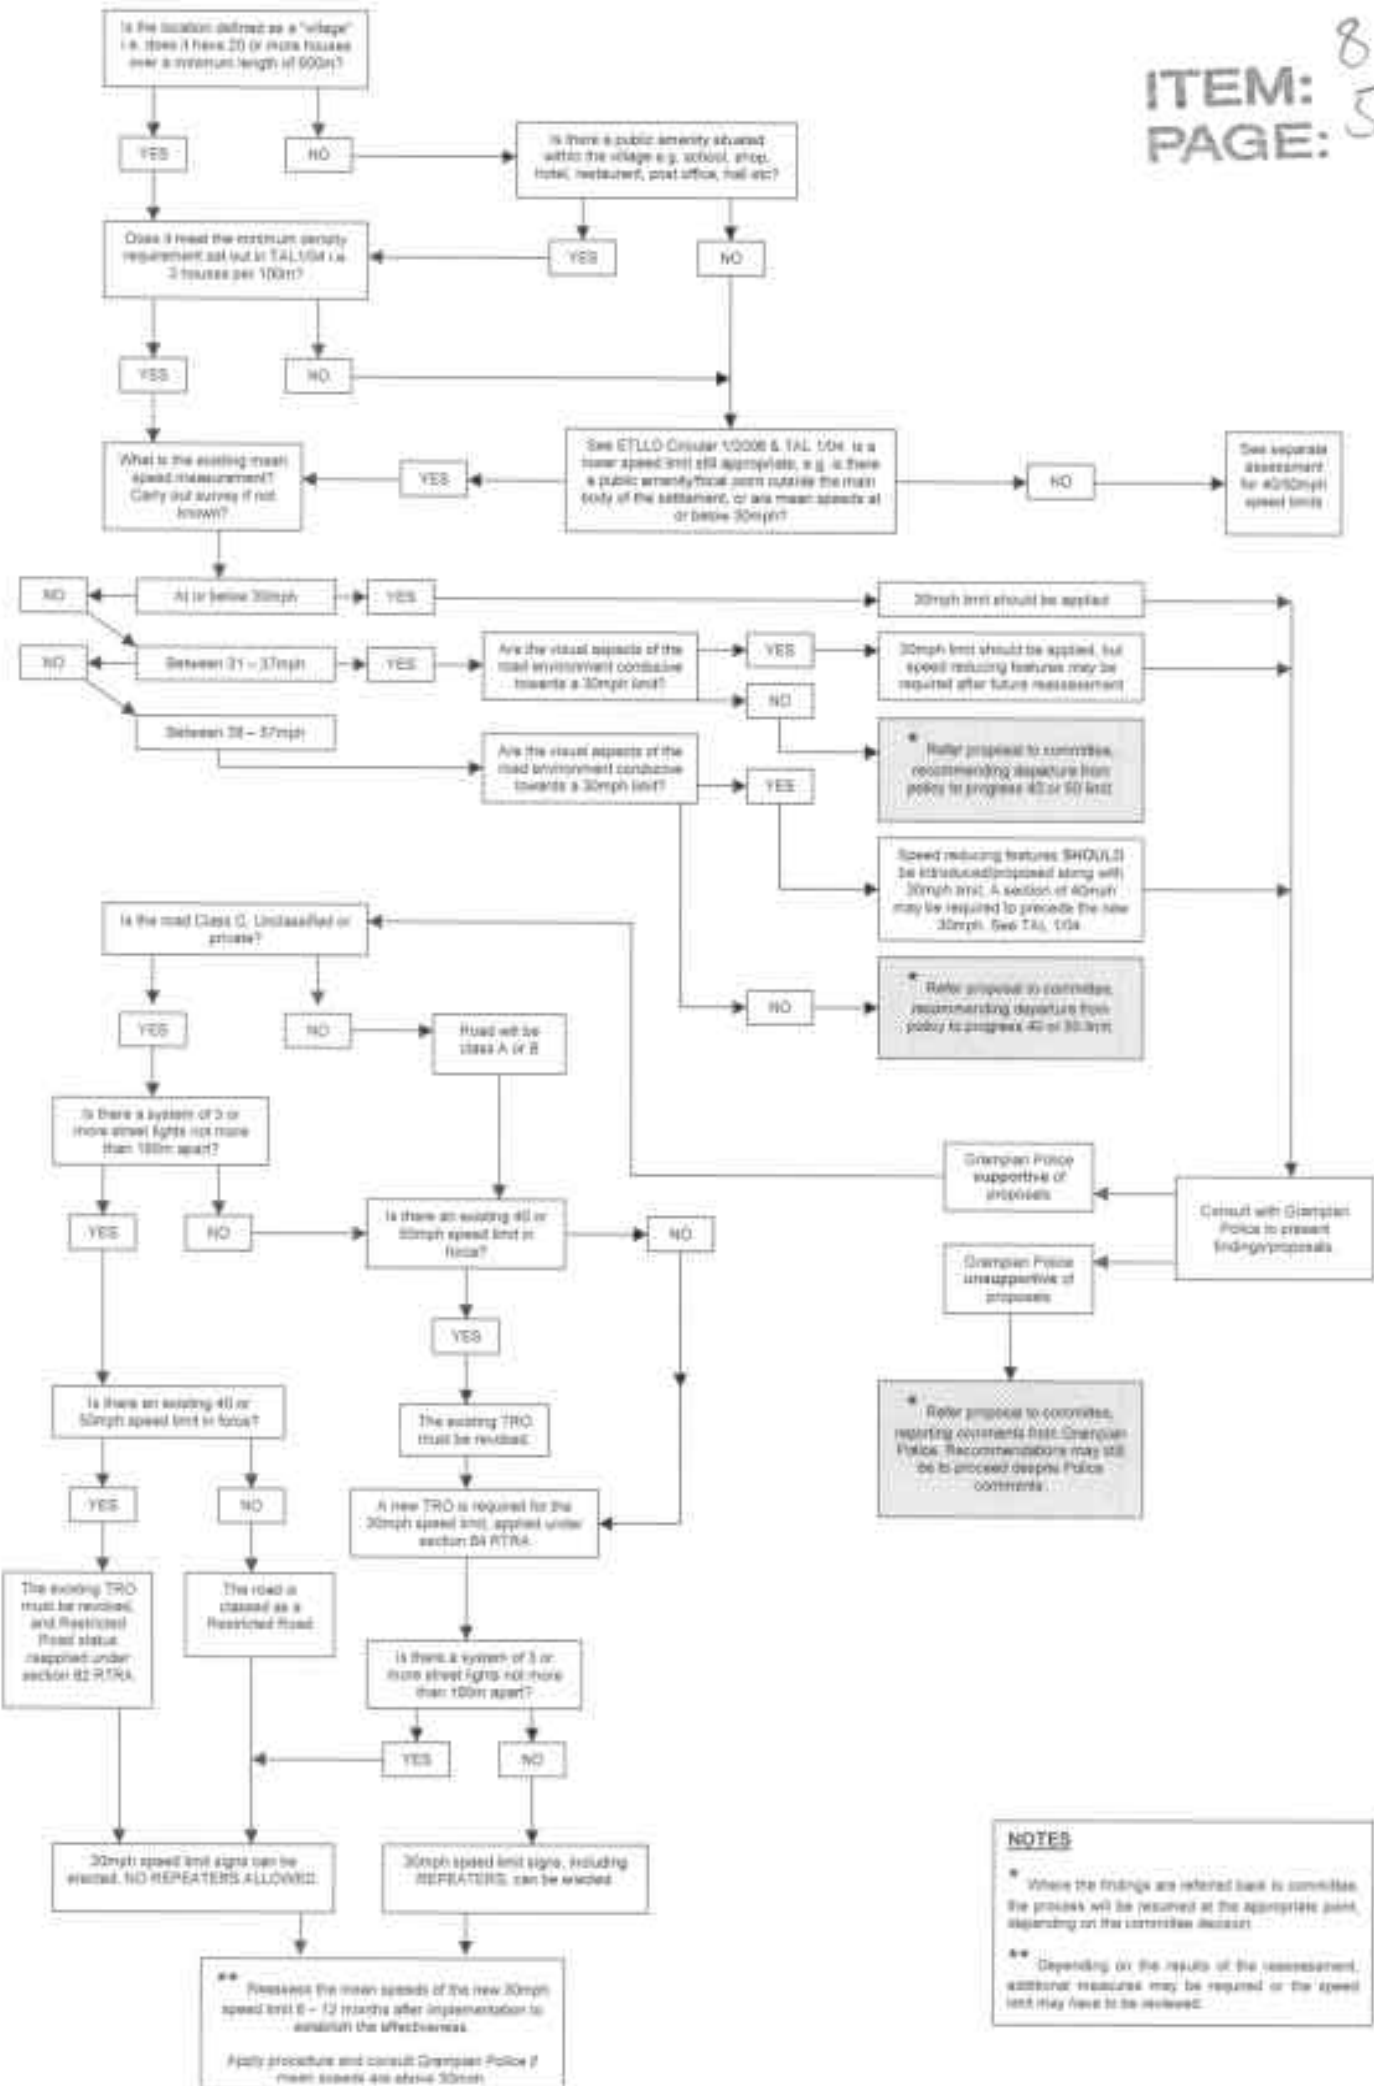

ITEM: 8
PAGE: 5

NOTES

- * Where the findings are referred back to committee, the process will be resumed at the appropriate point, depending on the committee decision.
- ** Depending on the results of the assessment, additional measures may be required or the speed limit may have to be reviewed.

NOTES

* Where the findings are referred back to committee, the process will be resumed at the appropriate point, depending on the committee decision.

** Depending on the results of the assessment, additional measures may be required or the speed limit may have to be reviewed.