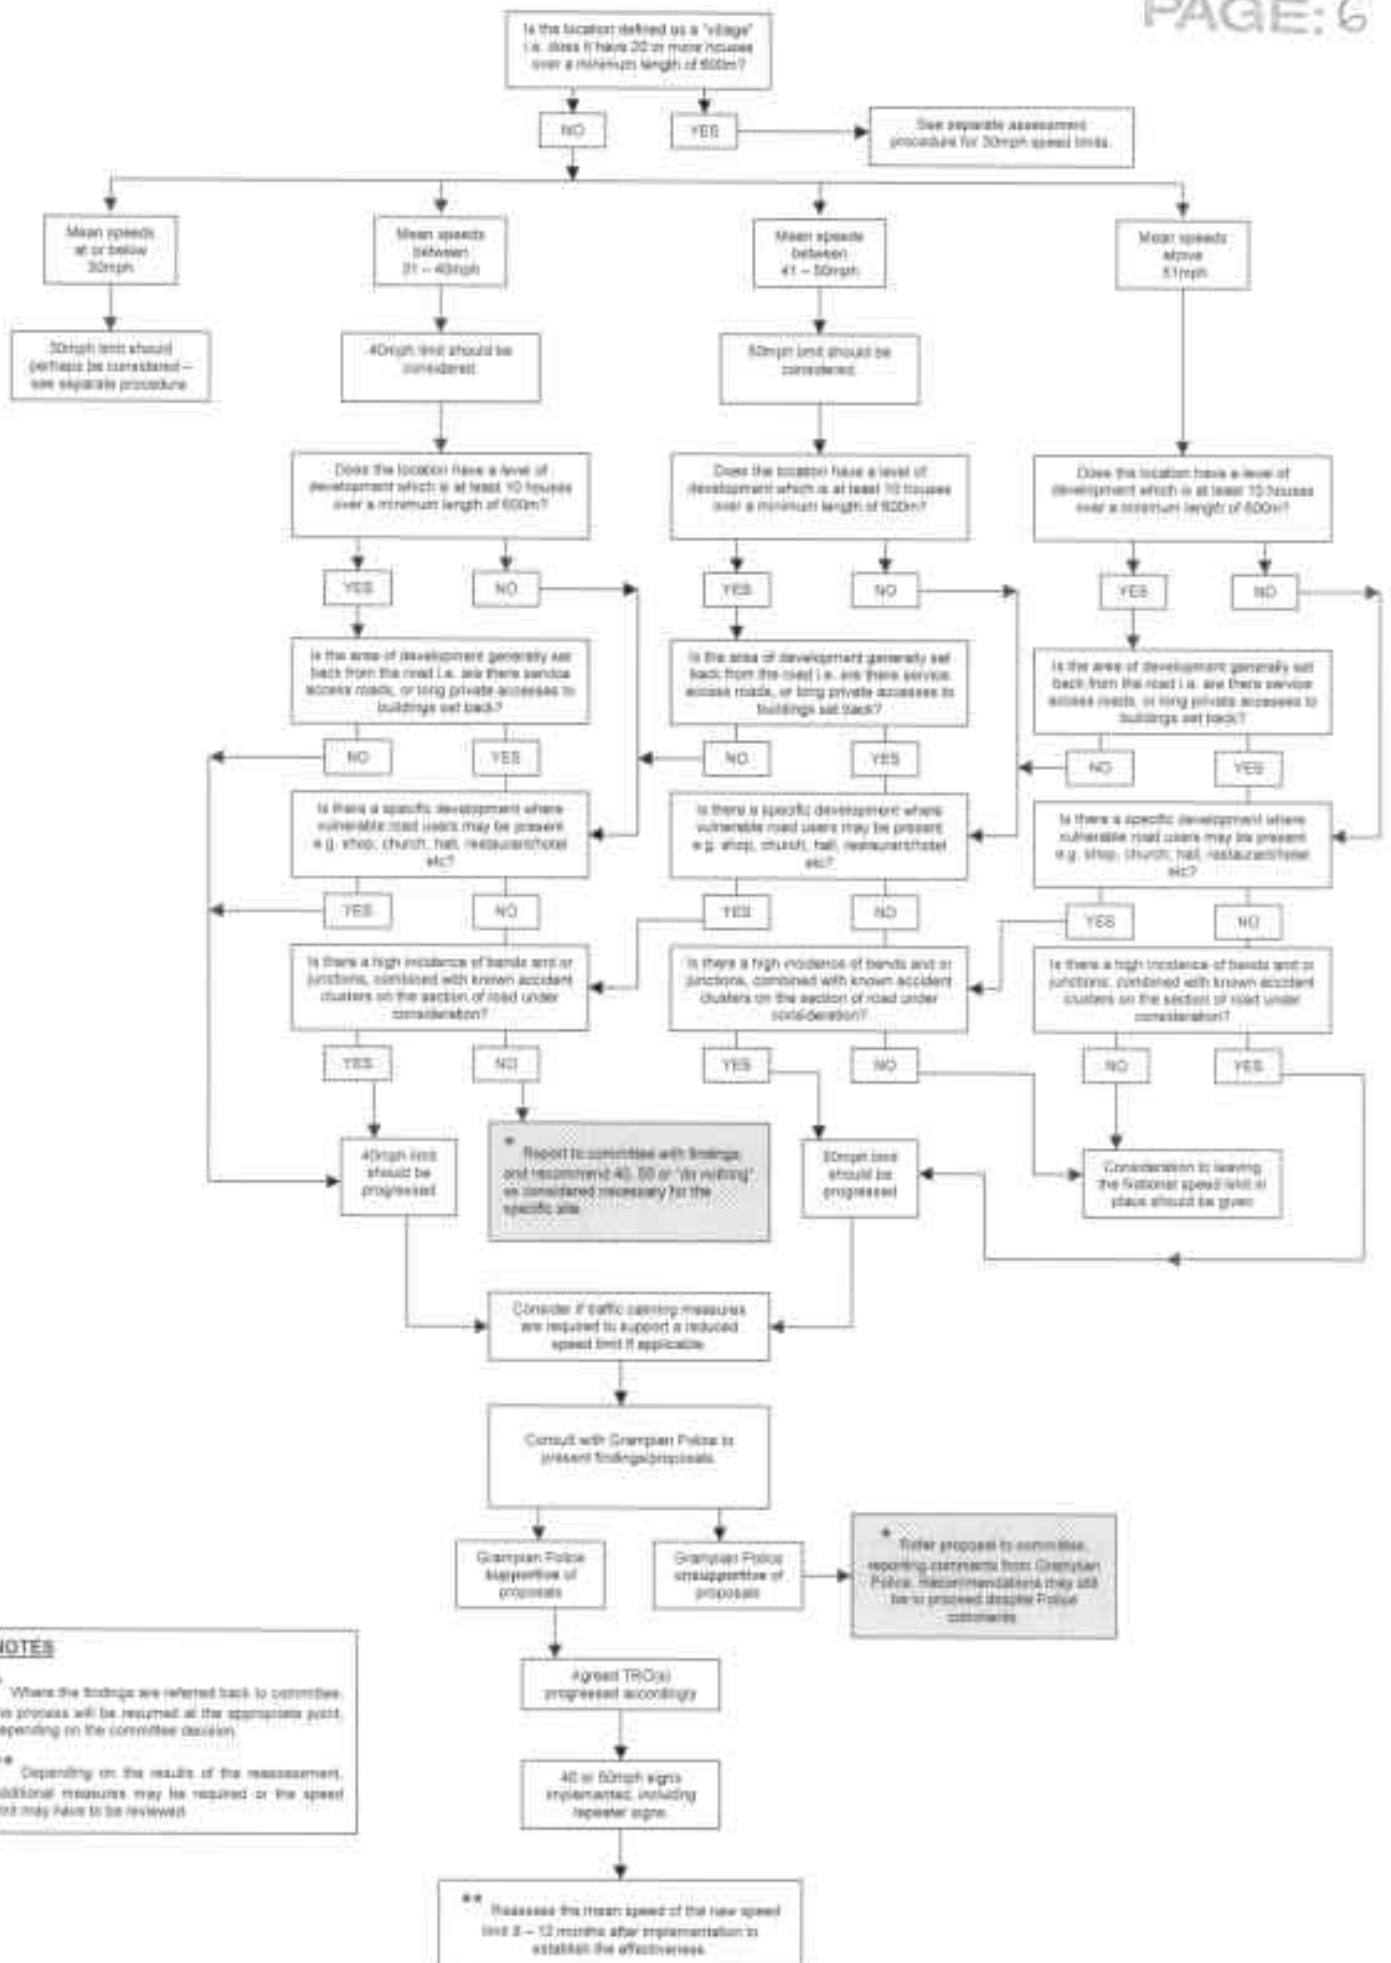

ITEM: 8
PAGE: 5

NOTES

- * Where the findings are referred back to committee, the process will be resumed at the appropriate point, depending on the committee decision.
- ** Depending on the results of the assessment, additional measures may be required or the speed limit may have to be reviewed.

NOTES

* Where the findings are referred back to committee, the process will be resumed at the appropriate point, depending on the committee decision.

** Depending on the results of the assessment, additional measures may be required or the speed limit may have to be reviewed.